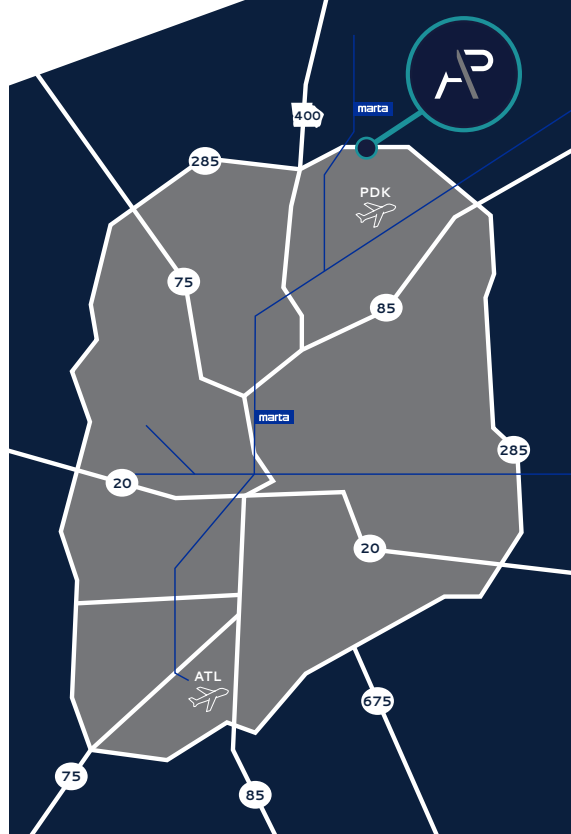

## CONVENIENT INGRESS/EGRESS

Located at the intersection of Ashford Dunwoody Road and Exit 29 off of I-285, Ashford Perimeter makes your daily commute effortless.

**AP** ASHFORD  
PERIMETER